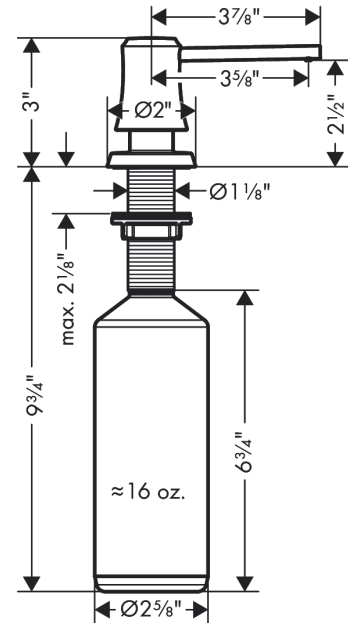

**Joleena
Soap Dispenser**

Finishes : **chrome** Part no. : **04796000**

Description

Features

- durable metal construction
- Bottle capacity 16 oz

Item details

List Price \$ 49.00

Product image

Scale drawing

Joleena
Soap Dispenser
 Finishes : **chrome**

Part no. : **04796000**

Exploded drawing

Year of production: >09/19

**Joleena
Soap Dispenser**

Finishes : **chrome** Part no. : **04796000**

Spare parts list

Year of production: >09/19

Pos.	Description	Part no.	Price	PU
1	pump	93535000	-	1
2	escutcheon	93285000	-	1
3	bottle for lotion dispenser	93278000	-	1