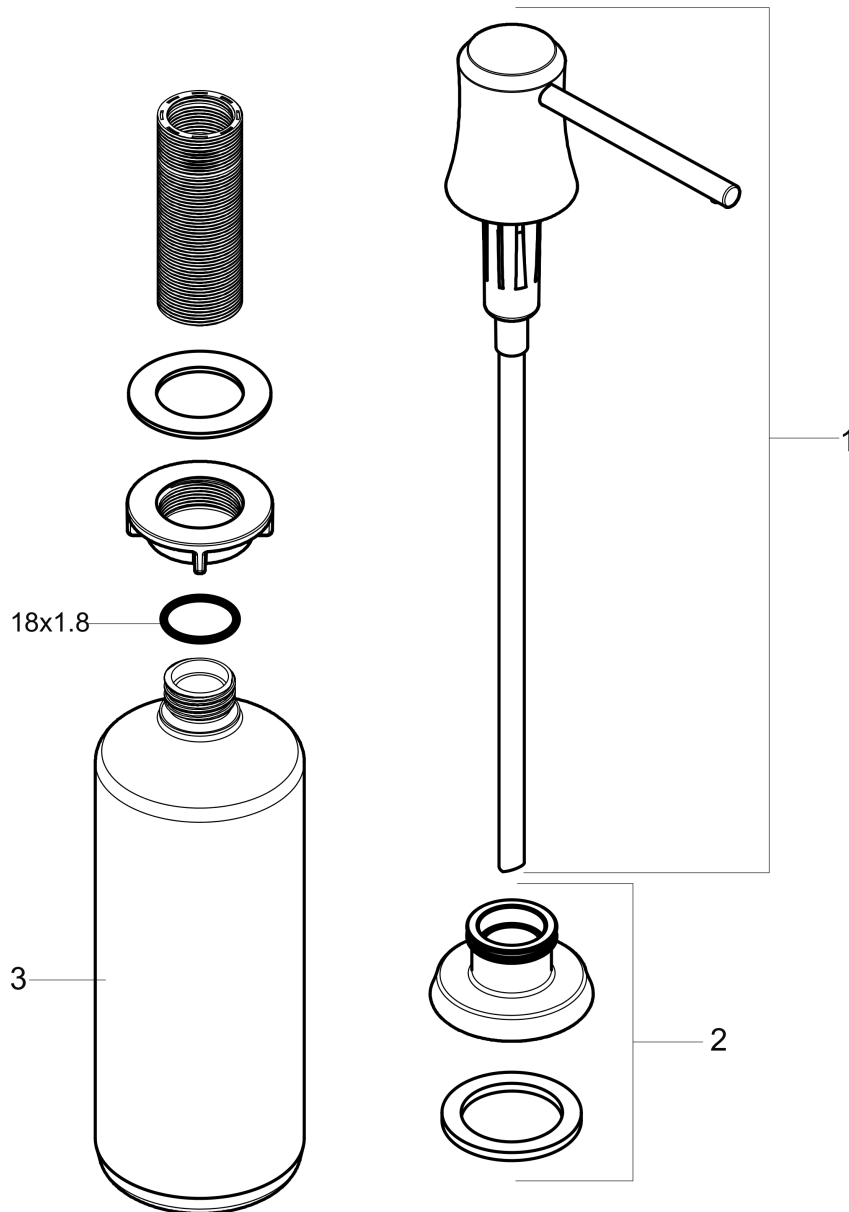

**Joleena
Soap Dispenser**

Finishes : **chrome** Part no. : **04796000**

Description

Features

- durable metal construction
- Bottle capacity 16 oz

Item details

List Price \$ 49.00

Product image

Scale drawing

Joleena
Soap Dispenser
 Finishes : **chrome**

Part no. : **04796000**

Exploded drawing

Year of production: >09/19

**Joleena
Soap Dispenser**

Finishes : **chrome** Part no. : **04796000**

Spare parts list

Year of production: >09/19

Pos.	Description	Part no.	Price	PU
1	pump	93535000	-	1
2	escutcheon	93285000	-	1
3	bottle for lotion dispenser	93278000	-	1